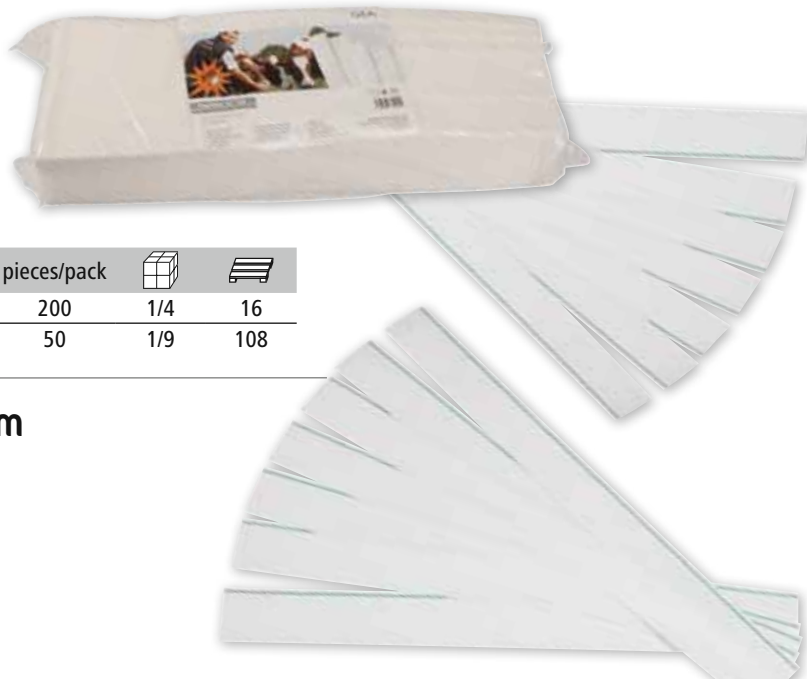

GEA Milk Filter Sock

- for vacuum systems
- gentle passage during filtration
- high-quality, food-safe material

GEA Milk Filter Sock, stitched 70 gsm

- made from fleece

| ref. no. | GEA no. | length | width | pieces/pack | use |  |  |
|-----------|---------------|--------|----------|-------------|---|---|---|
| 46278-GEA | 7319-0001-000 | 250 mm | 57/60 mm | 370 | GEA, Lister, Meltec, Lemmer Fullwood | 1/4 | 72 |
| 46192-GEA | 7315-4976-000 | 320 mm | 57/60 mm | 370 | DeLaval, Manus, Flaco, Utina, Gascoigne-Melotte | 1/4 | 96 |
| 46280-GEA | 7319-0002-000 | 455 mm | 57/60 mm | 370 | GEA, Meltec, Gascoigne-Melotte | 1/4 | 96 |
| 46283-GEA | 7319-0004-000 | 530 mm | 57/60 mm | 370 | Lemmer Fullwood, Mlone | 1/4 | 48 |
| 46286-GEA | 7319-0006-000 | 605 mm | 75/78 mm | 200 | GEA, Boumatic, SAC, Lely Robot | 1/8 | 96 |
| 46197-GEA | 7315-4976-100 | 620 mm | 57/60 mm | 370 | DeLaval, Manus, Flaco, DEC, Gascoigne-Melotte | 1/4 | 72 |
| 46290-GEA | 7319-0007-000 | 800 mm | 75/78 mm | 200 | GEA, Impulsa, Meltec | 1/10 | 120 |
| 46534-GEA | 7315-5062-100 | 914 mm | 124 mm | 200 | various | 4 | 1 |
| 46535-GEA | 7315-5062-200 | 851 mm | 124 mm | 200 | Meltec, Westfalia Systemat | 1/4 | - |
| 46536-GEA | 7315-5062-300 | 610 mm | 51 mm | 200 | Meltec | 1 | - |

GEA Milk Filter Sock, stitched 100 gsm

- made from fleece

| ref. no. | GEA no. | length | width | pieces/pack |  |  |
|-----------|---------------|--------|--------|-------------|---|---|
| 46289-GEA | 7315-4936-000 | 790 mm | 150 mm | 200 | 1/4 | 16 |
| 46293-GEA | 7315-4934-000 | 850 mm | 123 mm | 50 | 1/9 | 108 |